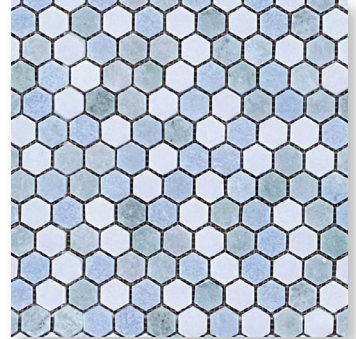

*Sally Blue/Thassos Dot
Basketweave Mosaic*

*Thassos/Celeste Dot
Basketweave Mosaic*

*Wooden Crystal Large
Basketweave Mosaic*

WELLSTONE

SIZES

*Bardiglio/Thassos/
Carrara Hexagon Mosaic*

*Sally Blue Hexagon
Mosaic*

*Statuario/Carrara/
Thassos Hexagon Mosaic*

*5/8" Thassos/Ming/
Celeste Hexagon Mosaic*

*Carrara W/ Mugwort
Hex in Hex Mosaic*

*Statuario W/ Carrara
Hex in Hex Mosaic*

*3" Wooden Crystal
Hexagon Mosaic*

*Carrara/Bardiglio/
Statuario Parquet Mosaic*