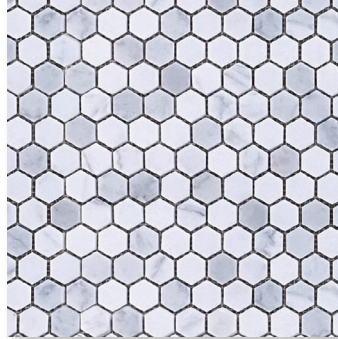

*Sally Blue/Thassos Dot
Basketweave Mosaic*

*Thassos/Celeste Dot
Basketweave Mosaic*

*Wooden Crystal Large
Basketweave Mosaic*

WELLSTONE

SIZES

*Bardiglio/Thassos/
Carrara Hexagon Mosaic*

*Sally Blue Hexagon
Mosaic*

*Statuario/Carrara/
Thassos Hexagon Mosaic*

*5/8" Thassos/Ming/
Celeste Hexagon Mosaic*

*Carrara W/ Mugwort
Hex in Hex Mosaic*

*Statuario W/ Carrara
Hex in Hex Mosaic*

*3" Wooden Crystal
Hexagon Mosaic*

*Carrara/Bardiglio/
Statuario Parquet Mosaic*