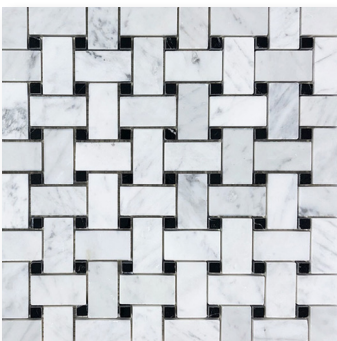

*Sally Blue/Thassos Dot
Basketweave Mosaic*

*Carrara/Pure Black Dot
Basketweave Mosaic*