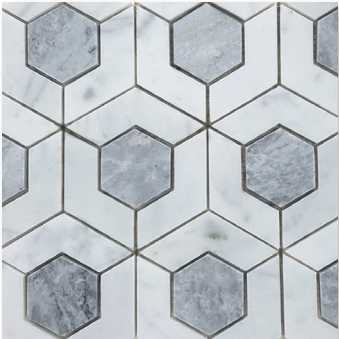

*Sally Blue/Thassos Dot
Basketweave Mosaic*

*Thassos/Celeste Dot
Basketweave Mosaic*

*Wooden Crystal Large
Basketweave Mosaic*

WELLSTONE

SIZES

*Bardiglio/Thassos/
Carrara Hexagon Mosaic*

*Sally Blue Hexagon
Mosaic*

*Statuario/Carrara/
Thassos Hexagon Mosaic*

*5/8" Thassos/Ming/
Celeste Hexagon Mosaic*

*Carrara W/ Mugwort
Hex in Hex Mosaic*

*Statuario W/ Carrara
Hex in Hex Mosaic*

*3" Wooden Crystal
Hexagon Mosaic*

*Carrara/Bardiglio/
Statuario Parquet Mosaic*