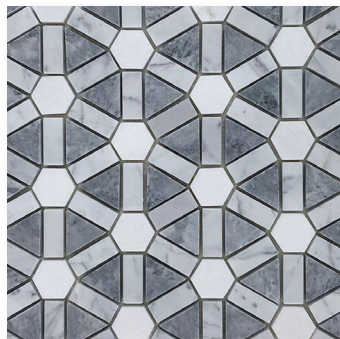

*Carrara/Black/Statuario
Parquet Mosaic*

Sally Blue Parquet Mosaic

*Wooden Crystal
Parquet Mosaic*

*Wood White/Black/Wood
Brown Parquet Mosaic*

*Wooden Crystal W/
Thassos Leaf Mosaic*

*Bardiglio/Thassos/
Carrara Wheel Mosaic*

*Sahara Blue 1" Hexagon
Mosaic*

*Sahara Blue 2" Hexagon
Mosaic*

*Sahara Blue 1"x3"
Herringbone Mosaic*

*Sahara Blue 2"x6"
Herringbone Mosaic*

Sahara Blue 3"x12"

*Sahara Blue Basketweave
Mosaic*

Sahara Blue 1"x12" Pencil