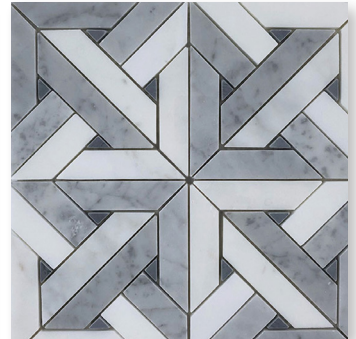

*Statuario/Carrara/
Thassos Hexagon Mosaic*

*5/8" Thassos/Ming/
Celeste Hexagon Mosaic*

*Carrara W/ Mugwort
Hex in Hex Mosaic*

*Statuario W/ Carrara
Hex in Hex Mosaic*

*3" Wooden Crystal
Hexagon Mosaic*

*Carrara/Bardiglio/
Statuario Parquet Mosaic*