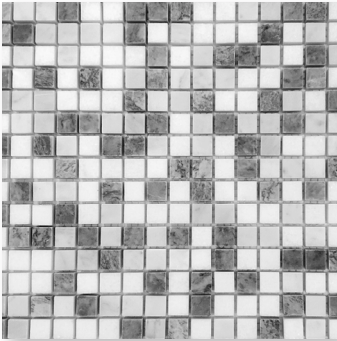

WELLSTONE

MARBLE MOSAICS

COLLECTION

Wayne Tile
Company

waynetile.com

WELLSTONE

SIZES

*5/8" Bardiglio/Thassos/
Carrara Mosaic*

5/8" Sally Blue Mosaic

*5/8" Statuario/Carrara/
Thassos Mosaic*

*5/8" Thassos/Ming/
Celeste Mosaic*

*Bardiglio/Thassos/
Carrara Brick Mosaic*

Sally Blue Brick Mosaic

*Statuario/Carrara/
Thassos Brick Mosaic*