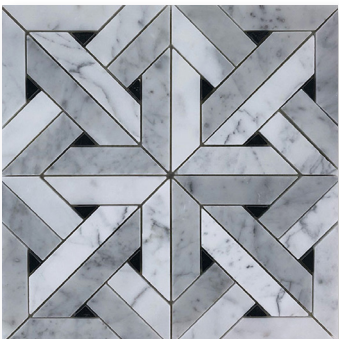

*Wooden Crystal W/
Thassos Leaf Mosaic*

*Carrara/Black/Statuario
Parquet Mosaic*