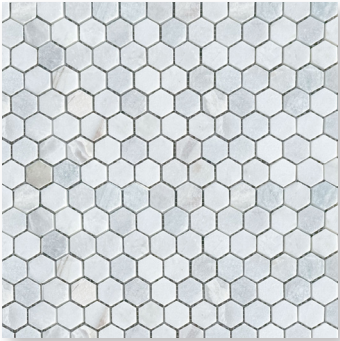

*Statuario/Carrara/
Thassos Wheel Mosaic*

*Thassos/Ming/
Celeste Wheel Mosaic*

WELLSTONE

SIZES

Carrara Turtle Mosaic

Sally Blue Turtle Mosaic

*Carrara/Thassos/
Mugwort Turtle Mosaic*

*Wooden Crystal
Turtle Mosaic*

*Sahara Blue 1" Hexagon
Mosaic*

*Sahara Blue 2" Hexagon
Mosaic*

*Sahara Blue 1"x3"
Herringbone Mosaic*

*Sahara Blue 2"x6"
Herringbone Mosaic*

Sahara Blue 3"x12"

*Sahara Blue Basketweave
Mosaic*

Sahara Blue 1"x12" Pencil