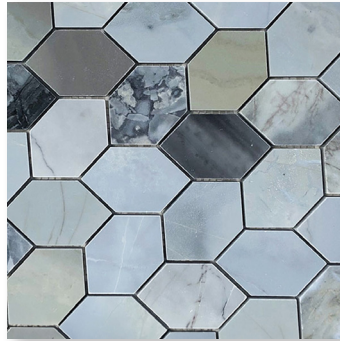

*Statuario/Carrara/
Thassos Wheel Mosaic*

*Thassos/Ming/
Celeste Wheel Mosaic*

WELLSTONE

SIZES

Carrara Turtle Mosaic

Sally Blue Turtle Mosaic

*Carrara/Thassos/
Mugwort Turtle Mosaic*

*Wooden Crystal
Turtle Mosaic*

*Sahara Blue 1" Hexagon
Mosaic*

*Sahara Blue 2" Hexagon
Mosaic*

*Sahara Blue 1"x3"
Herringbone Mosaic*

*Sahara Blue 2"x6"
Herringbone Mosaic*

Sahara Blue 3"x12"

*Sahara Blue Basketweave
Mosaic*

Sahara Blue 1"x12" Pencil