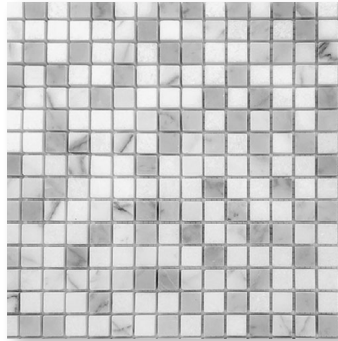

WELLSTONE

MARBLE MOSAICS

COLLECTION

Wayne Tile
Company

waynetile.com

WELLSTONE

SIZES

*5/8" Bardiglio/Thassos/
Carrara Mosaic*

5/8" Sally Blue Mosaic

*5/8" Statuario/Carrara/
Thassos Mosaic*

*5/8" Thassos/Ming/
Celeste Mosaic*

*Bardiglio/Thassos/
Carrara Brick Mosaic*

Sally Blue Brick Mosaic

*Statuario/Carrara/
Thassos Brick Mosaic*