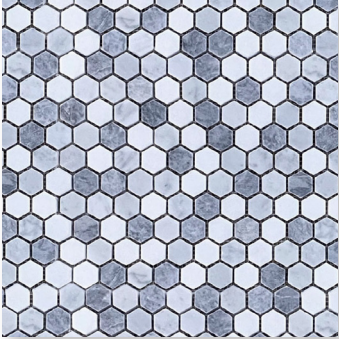

*Sally Blue/Thassos Dot
Basketweave Mosaic*

*Thassos/Celeste Dot
Basketweave Mosaic*

*Wooden Crystal Large
Basketweave Mosaic*

WELLSTONE

SIZES

*Bardiglio/Thassos/
Carrara Hexagon Mosaic*

*Sally Blue Hexagon
Mosaic*

*Statuario/Carrara/
Thassos Hexagon Mosaic*

*5/8" Thassos/Ming/
Celeste Hexagon Mosaic*

*Carrara W/ Mugwort
Hex in Hex Mosaic*

*Statuario W/ Carrara
Hex in Hex Mosaic*

*3" Wooden Crystal
Hexagon Mosaic*

*Carrara/Bardiglio/
Statuario Parquet Mosaic*