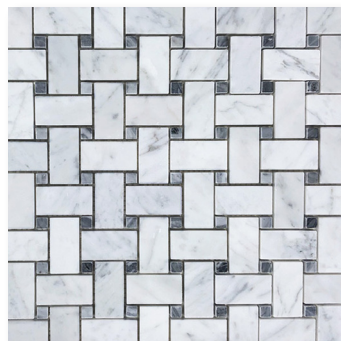

*Thassos/Celeste Dot
Basketweave Mosaic*

*Carrara/Bardiglio Dot
Basketweave Mosaic*