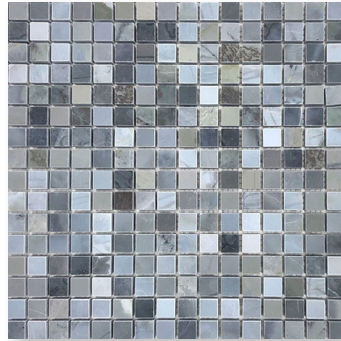

WELLSTONE

MARBLE MOSAICS

COLLECTION

Wayne Tile
Company

waynetile.com

WELLSTONE

SIZES

*5/8" Bardiglio/Thassos/
Carrara Mosaic*

5/8" Sally Blue Mosaic

*5/8" Statuario/Carrara/
Thassos Mosaic*

*5/8" Thassos/Ming/
Celeste Mosaic*

*Bardiglio/Thassos/
Carrara Brick Mosaic*

Sally Blue Brick Mosaic

*Statuario/Carrara/
Thassos Brick Mosaic*

*Sahara Blue 1" Hexagon
Mosaic*

*Sahara Blue 2" Hexagon
Mosaic*

*Sahara Blue 1"x3"
Herringbone Mosaic*

*Sahara Blue 2"x6"
Herringbone Mosaic*

Sahara Blue 3"x12"

*Sahara Blue Basketweave
Mosaic*

Sahara Blue 1"x12" Pencil