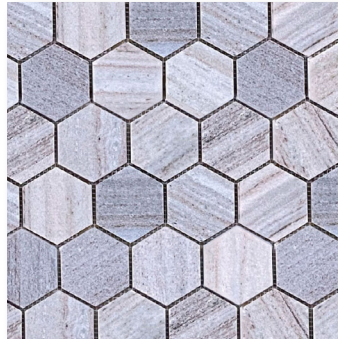

*Statuario/Carrara/
Thassos Hexagon Mosaic*

*5/8" Thassos/Ming/
Celeste Hexagon Mosaic*

*Carrara W/ Mugwort
Hex in Hex Mosaic*

*Statuario W/ Carrara
Hex in Hex Mosaic*

*3" Wooden Crystal
Hexagon Mosaic*

*Carrara/Bardiglio/
Statuario Parquet Mosaic*

*Carrara/Black/Statuario
Parquet Mosaic*

Sally Blue Parquet Mosaic

*Wooden Crystal
Parquet Mosaic*

*Wood White/Black/Wood
Brown Parquet Mosaic*

*Wooden Crystal W/
Thassos Leaf Mosaic*

*Bardiglio/Thassos/
Carrara Wheel Mosaic*