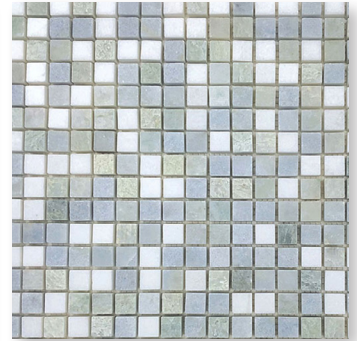

WELLSTONE

MARBLE MOSAICS

COLLECTION

Wayne Tile
Company

waynetile.com

WELLSTONE

SIZES

*5/8" Bardiglio/Thassos/
Carrara Mosaic*

5/8" Sally Blue Mosaic

*5/8" Statuario/Carrara/
Thassos Mosaic*

*5/8" Thassos/Ming/
Celeste Mosaic*

*Bardiglio/Thassos/
Carrara Brick Mosaic*

Sally Blue Brick Mosaic

*Statuario/Carrara/
Thassos Brick Mosaic*

*Sahara Blue 1" Hexagon
Mosaic*

*Sahara Blue 2" Hexagon
Mosaic*

*Sahara Blue 1"x3"
Herringbone Mosaic*

*Sahara Blue 2"x6"
Herringbone Mosaic*

Sahara Blue 3"x12"

*Sahara Blue Basketweave
Mosaic*

Sahara Blue 1"x12" Pencil