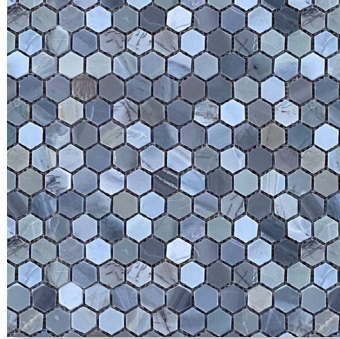

*Sally Blue/Thassos Dot
Basketweave Mosaic*

*Thassos/Celeste Dot
Basketweave Mosaic*

*Wooden Crystal Large
Basketweave Mosaic*

WELLSTONE

SIZES

*Bardiglio/Thassos/
Carrara Hexagon Mosaic*

*Sally Blue Hexagon
Mosaic*