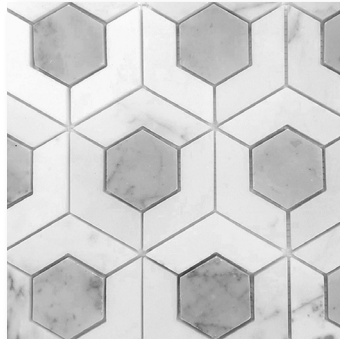

*Statuario/Carrara/
Thassos Hexagon Mosaic*

*5/8" Thassos/Ming/
Celeste Hexagon Mosaic*

*Carrara W/ Mugwort
Hex in Hex Mosaic*

*Statuario W/ Carrara
Hex in Hex Mosaic*

*3" Wooden Crystal
Hexagon Mosaic*

*Carrara/Bardiglio/
Statuario Parquet Mosaic*