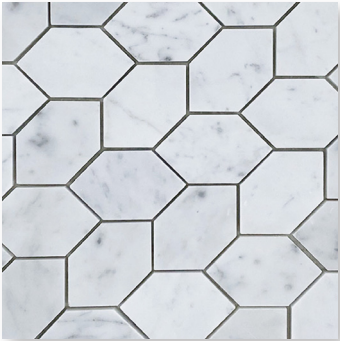

*Statuario/Carrara/
Thassos Wheel Mosaic*

*Thassos/Ming/
Celeste Wheel Mosaic*

WELLSTONE

SIZES

Carrara Turtle Mosaic

Sally Blue Turtle Mosaic

*Carrara/Thassos/
Mugwort Turtle Mosaic*

*Wooden Crystal
Turtle Mosaic*

*Sahara Blue 1" Hexagon
Mosaic*

*Sahara Blue 2" Hexagon
Mosaic*

*Sahara Blue 1"x3"
Herringbone Mosaic*

*Sahara Blue 2"x6"
Herringbone Mosaic*

Sahara Blue 3"x12"

*Sahara Blue Basketweave
Mosaic*

Sahara Blue 1"x12" Pencil